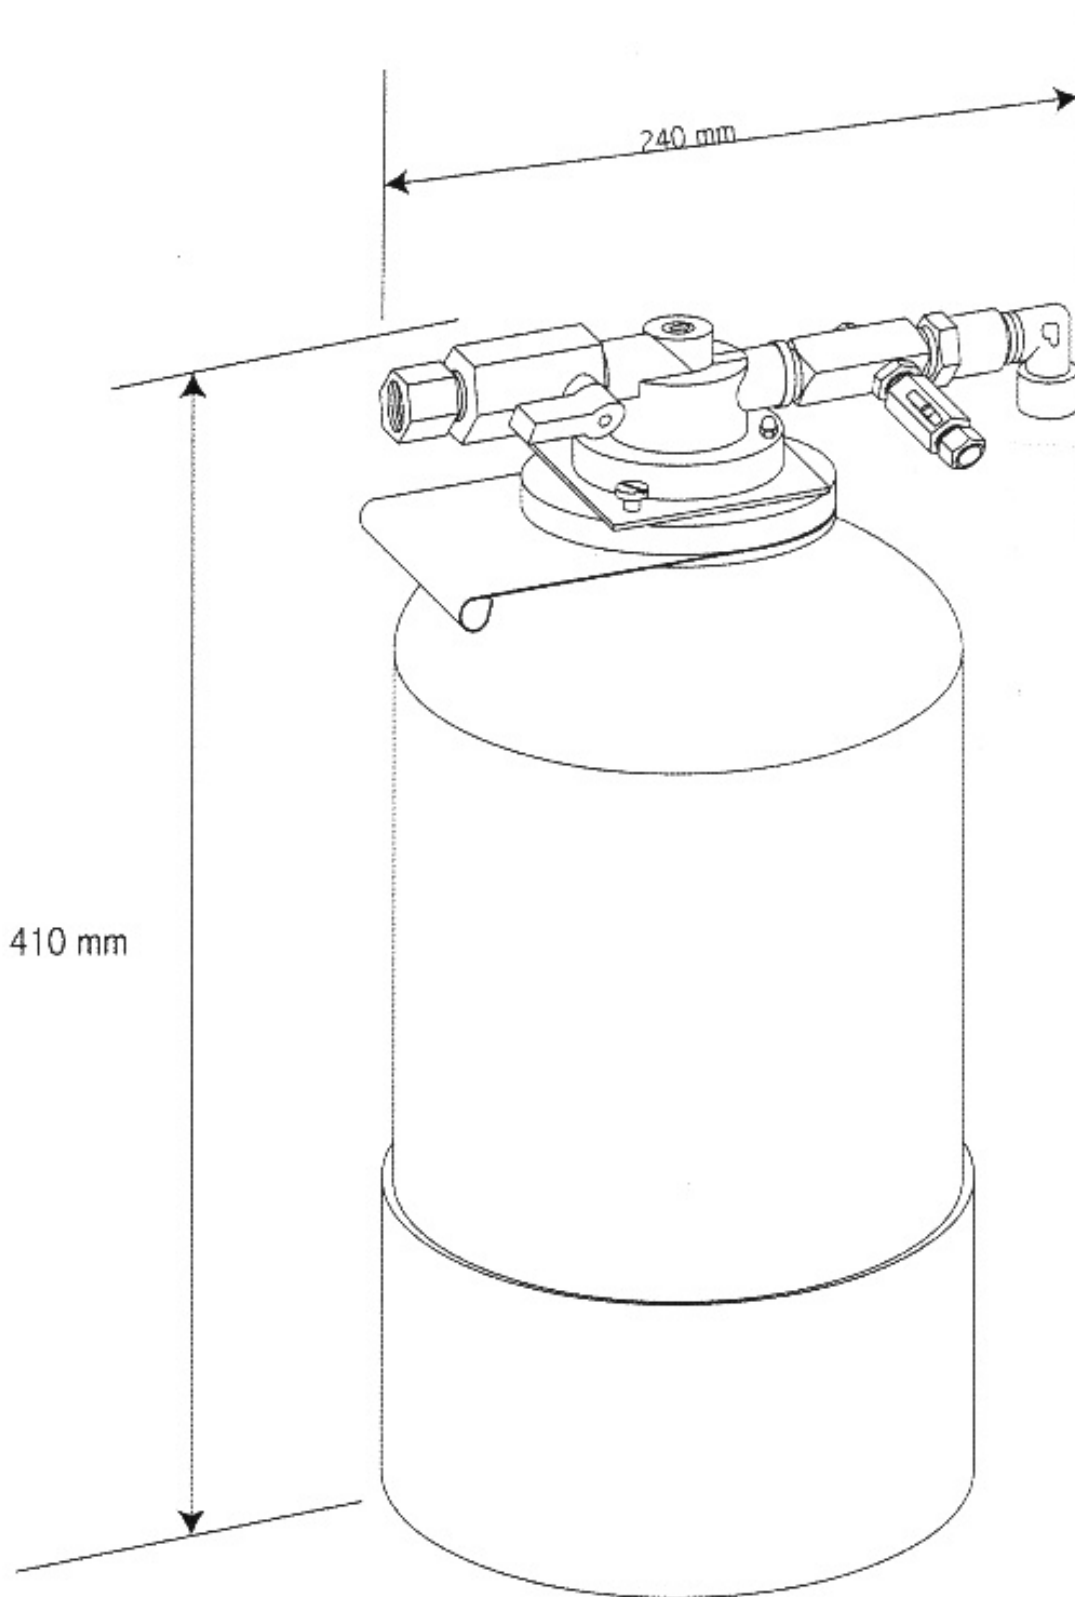

**EVERplus**™

SYSTEM V

Capacity = 3,500 litres @ 180 ppm exchange  
= 17,500 x 7oz drinks